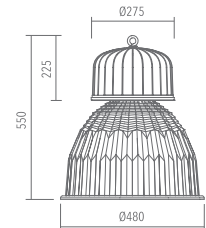

Habana IP23

LC2 00843 2

Rotosymmetric
 Ø 480mm IP23

Technical description

Body made in die cast aluminium with UNI 5076 alloy. Optional tempered glass, sodic/calcic type, 5mm thick, heat-proof and crash-proof. Reflector in pure aluminium, thickness 12/10, turned anodized and polished.

Installation

Industrial indoor

Size (mm)

480 x 480 x 550

Colour

Grey 2

Code	Source	Power	Current	Connection	Lampada
LC2 00843 2	High Sodium vapor	400 W	4,4 A	E 40	SE SON

Accessories

Griglia di protezione
Wire guard

Codice / code	Codice / code
L90 00000 0 Ø 390	L90 00300 0 Ø 500
L90 00100 0 Ø 450	L90 00400 0 Ø 580
L90 00200 0 Ø 480	L90 00500 0 Ø 680

E27 HEG max 250 W con commutatore*
E27 HEG max 250W with converter