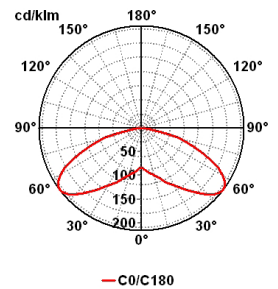

Habana IP23

LC2 00843 2

Rotosymmetric
 Ø 480mm IP23

Technical description

Body made in die cast aluminium with UNI 5076 alloy. Optional tempered glass, sodic/calcic type, 5mm thick, heat-proof and crash-proof. Reflector in pure aluminium, thickness 12/10, turned anodized and polished.

Installation

Industrial indoor

Size (mm)

480 x 480 x 550

Colour

Grey 2

Code	Source	Power	Current	Connection	Lampada
LC2 00843 2	High Sodium vapor	400 W	4,4 A	E 40	SE SON

Accessories

Griglia di protezione
Wire guard

Codice / code	Codice / code
L90 00000 0 Ø 390	L90 00300 0 Ø 500
L90 00100 0 Ø 450	L90 00400 0 Ø 580
L90 00200 0 Ø 480	L90 00500 0 Ø 680

E27 HEG max 250 W con commutatore*
E27 HEG max 250W with converter